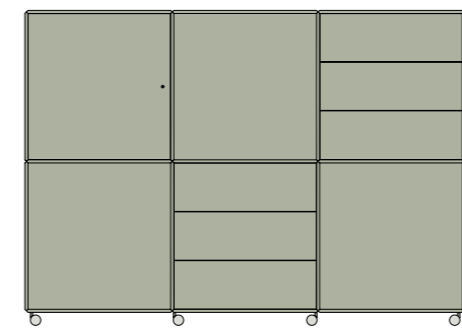

-  **Aubergine**
S5040-R20B
-  **Wish**
S3010-Y20R

Quadrant 508930 / S5010-G10Y

By Nature

- Grass**
S5540-B90G
- Clover**
S3020-B90G
- Moss**
S3020-G60Y
- Corn**
S1010-Y
- Faded**
S1015-G40Y
- Inside the forest**
S6020-G30Y
- Sandmix**
S1515-Y30R
- Sky**
S2010-R90B
- Bark**
S4030-Y90R